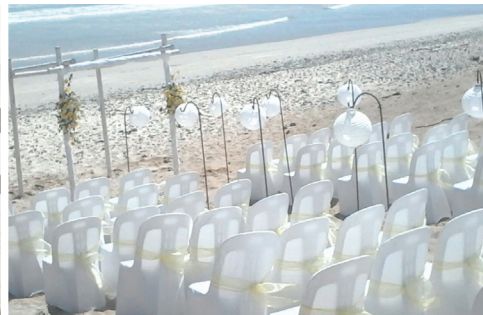

## Captivating Coast

R445 per person

Min 100 Guests | Staffing: Gratuity front of house and kitchen staff: Fixed at R1000

### *This Package includes:*

- Travel, Ceremony and Reception Areas Setup and Strike
- Ceremony Setup: Buddy Chairs and Covers, Red Carpet, Gazebo Setup (Optional extra: White Carpet @ R400, Wimbledon Chairs @ R18.00 each - can be used for ceremony and reception.)
- Venue Hire: Grounds Hire at Kleinbaai
- Tenting and Dancefloor: Bedouine stretch tent and dance floor setup and strike, lighting and generator included
- Place setting: Tables, Chairs, Crockery, Cutlery, Glassware
- All Linens: Table Cloths/Runners/Napkins/Chair Covers
- Staffing: All serving staff and kitchen staff (Staffing: Gratuity front of house and kitchen staff: Fixed at R1000)
- Décor and Floral: Basic Centrepieces and Bridal Table Flowers
- Catering: Full 3-course meal. Starter, Mains, Dessert. Juices and waters. (Optional: Canape service (roaming wait staff, 4 items pp) @ R30pp)
- Beverage Service: Bar Service and staff on site

## Tietiesbaai Venue

For the bride who's heart belongs to the ocean: Tietiesbaai is situated in the West Coast of South Africa, and boasts a charming, rustic appeal. White beaches, crushing waves and unparalleled natural beauty provide the perfect romantic backdrop for a couple to make those vows. Ceremonies are on the beach, and for your reception we erect a stretch (Bedouin) tent, complete with dance floor, lighting and full