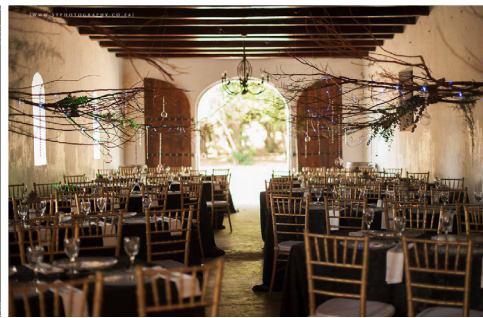

The Ou Stal Packages

Timeless Elegance

R495 per person

NO VENUE HIRE FEE!

This Package includes:

- Planning: Consultation and planning services
- A mock setup: To determine look and feel on your big day.
- Exclusive use of the Ou Stal Wedding Venue for the entire day/evening.
- Neat and modern toilet facilities
- Tables (trestle) and tiffany/phoenix chairs for reception
- All Linens: Table Cloths, Runners, Napkins, Chair Covers
- All crockery, cutlery, glassware, serving ware
- Ceremony Area Setup and Strike: Wimbledon Chairs, Red Carpet (White Carpet Optional and Billed Separately)
- Reception: Hall Setup and Strike
- Basic Centerpiece and Bridal Table Hires
- Under plates
- Catering: Full 3 course meal: Starter, Mains (One White Meat, Two Red Meats, 3 side dishes), Dessert
- Juices and Waters
- Banquet Staffing Billed Separately at a Fixed Rate of R1500 (Kitchen Staff, Front of House Staff, Scullers, Coordinator on the Day)
- Floral Arrangements Billed Separately According to client needs and brief: From as little as R85 per table!

The Ou Stal Venue

Let us transport you back to a time of effortless elegance.

The Ou Stal venue offers various outdoor and indoor ceremony options: We know that each couple is different, and for that reason we create custom days around every celebration. Have your ceremony outside next to the lake, or amongst the trees as dappled light plays over the romantic setting.

Our 200-year old reception venue was built in the old Cape

Dutch style featuring ornate gables, broad white walls and the original door from the Coetzenburg Hotel – an institution in lovely Stellenbosch. The building has been declared a national heritage site by the Stellenbosch Municipality, and as such the façade has been renovated without changing any of the architectural details. Inside, new life has been blown into this old lady with the addition of custom-made candelabrae and a brand new bar area.