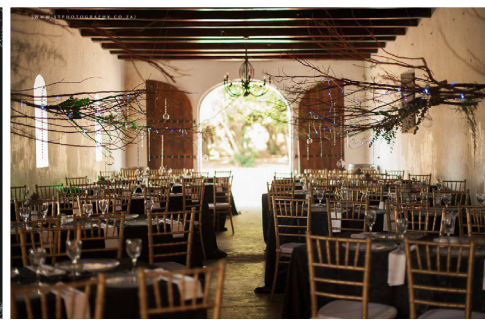

## Simplistic Elegance

R345 per person

VENUE HIRE (INCL. RECEPTION AREA): R10 000 | BAR SERVICE FEE: R1500

### *This Package includes:*

- Planning: Consultation and planning services
- A mock setup: To determine look and feel on your big day.
- Exclusive use of the Ou Stal Wedding Venue for the entire day/evening.
- Neat and modern toilet facilities
- Tables (trestle) and buddy chairs
- All Linens: Table Cloths, Runners, Napkins, Chair Covers
- All crockery, cutlery, glassware, serving ware
- Ceremony Area Setup and Strike: Chairs, Red Carpet (White Carpet Optional and Billed Separately)
- Reception: Hall Setup and Strike
- Basic Centerpiece and Bridal Table Hires
- Under plates
- Catering: Full 3 course meal: Starter, Mains (2 meat dishes and 3 side dishes), Dessert
- Juices and Waters
- Banquet Staffing Billed Separately at a Fixed Rate of R1500 (Kitchen Staff, Front of House Staff, Scullers, Coordinator on the Day)
- Floral Arrangements Billed Separately According to client needs and brief: From as little as R85 per table!

## The Ou Stal Venue

Let us transport you back to a time of effortless elegance.

The Ou Stal venue offers various outdoor and indoor ceremony options: We know that each couple is different, and for that reason we create custom days around every celebration. Have your ceremony outside next to the lake, or amongst the trees as dappled light plays over the romantic setting.

Our 200-year old reception venue was built in the old Cape

Dutch style featuring ornate gables, broad white walls and the original door from the Coetzenburg Hotel – an institution in lovely Stellenbosch. The building has been declared a national heritage site by the Stellenbosch Municipality, and as such the façade has been renovated without changing any of the architectural details. Inside, new life has been blown into this old lady with the addition of custom-made candelabrae and a brand new bar area.