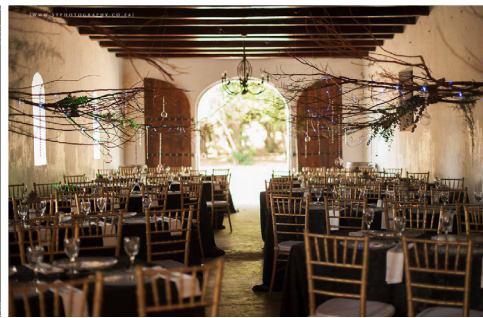

The Ou Stal Packages

Simplistic Elegance

R445 per person

NO VENUE HIRE FEE!

This Package includes:

- Planning: Consultation and planning services
- A mock setup: To determine look and feel on your big day.
- Exclusive use of the Ou Stal Wedding Venue for the entire day/evening.
- Neat and modern toilet facilities
- Tables (trestle) and buddy chairs
- All Linens: Table Cloths, Runners, Napkins, Chair Covers
- All crockery, cutlery, glassware, serving ware
- Ceremony Area Setup and Strike: Chairs, Red Carpet (White Carpet Optional and Billed Separately)
- Reception: Hall Setup and Strike
- Basic Centerpiece and Bridal Table Hires
- Under plates
- Catering: Full 3 course meal: Starter, Mains (2 meat dishes and 3 side dishes), Dessert
- Juices and Waters
- Banquet Staffing Billed Separately at a Fixed Rate of R1500 (Kitchen Staff, Front of House Staff, Scullers, Coordinator on the Day)
- Floral Arrangements Billed Separately According to client needs and brief: From as little as R85 per table!

The Ou Stal Venue

Let us transport you back to a time of effortless elegance.

The Ou Stal venue offers various outdoor and indoor ceremony options: We know that each couple is different, and for that reason we create custom days around every celebration. Have your ceremony outside next to the lake, or amongst the trees as dappled light plays over the romantic setting.

Our 200-year old reception venue was built in the old Cape

Dutch style featuring ornate gables, broad white walls and the original door from the Coetzenburg Hotel – an institution in lovely Stellenbosch. The building has been declared a national heritage site by the Stellenbosch Municipality, and as such the façade has been renovated without changing any of the architectural details. Inside, new life has been blown into this old lady with the addition of custom-made candelabrae and a brand new bar area.

beanstalk

Catering

Decor

Function Hire

Hair & Beauty

021 982 8392 | info@beanstalkfunctions.com | www.beanstalkfunctions.com
Unit B17, Brackenfell Business Park, Old Paarl Road, Brackenfell, 7560